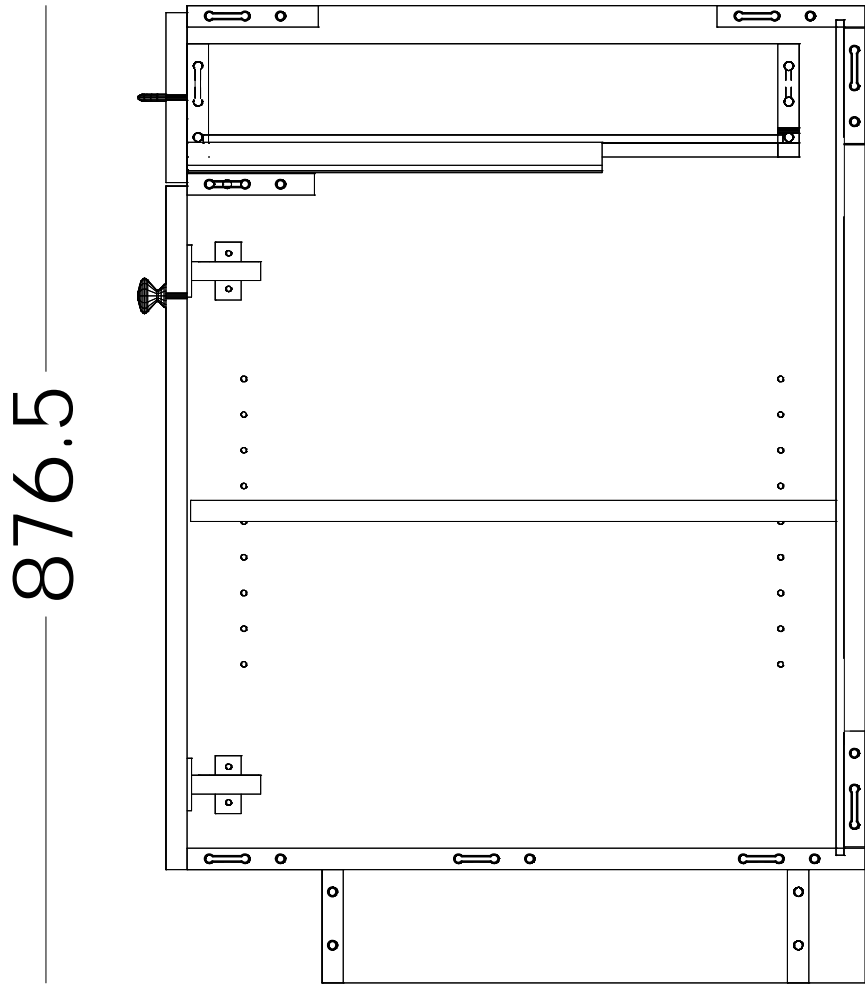

# LD-HC Captured Back

3/4" Nailers with 1/4 captured back.

Snaps together assembly.

609.5

HClip with Nailers Capture ▾

- Job
- Room
- Cabinet**
- Closet
- Counter Top
- Molding

Construction | **Materials** | Hardware | Doors | Flutes | Layout